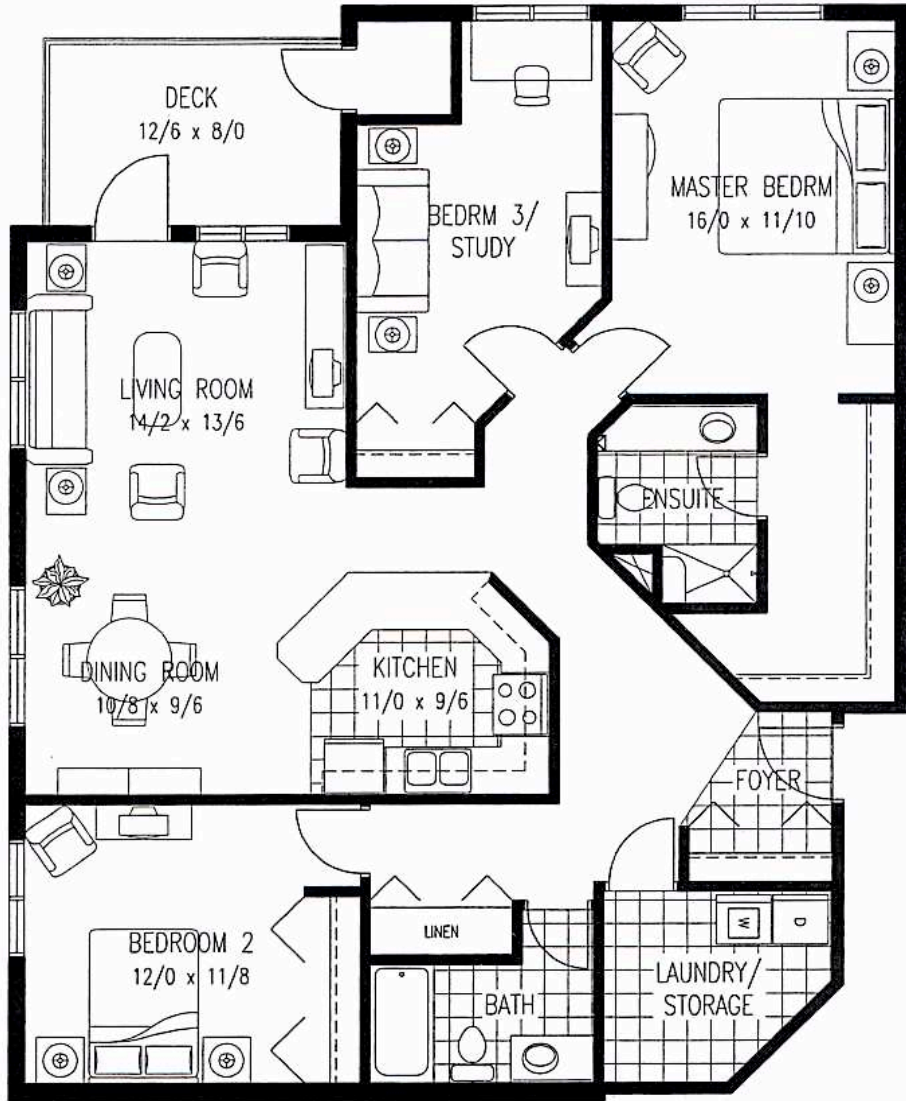

## Plan "A"

SUITE 202,212/302,312/402,412

SUITE AREA: 1518 SQ. FT.

DECK AREA: 97 SQ. FT.