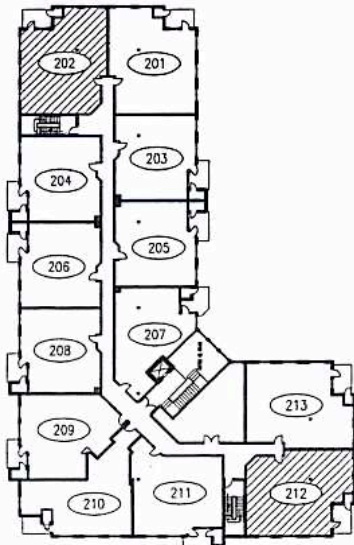

## Plan "A"

SUITE 202,212/302,312/402,412

SUITE AREA: 1518 SQ. FT.

DECK AREA: 97 SQ. FT.