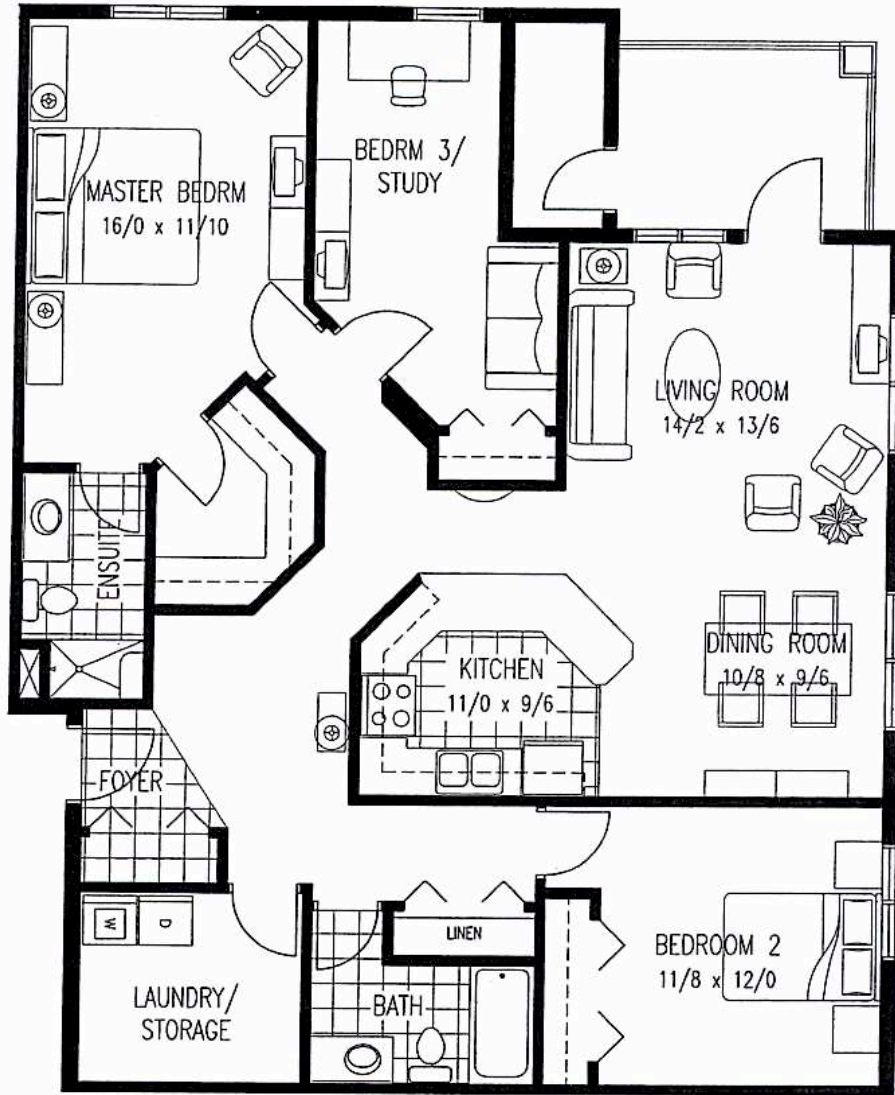

## Plan "B"

SUITE 204/304/404

SUITE AREA: 1528 SQ. FT.

DECK AREA: 97 SQ. FT.