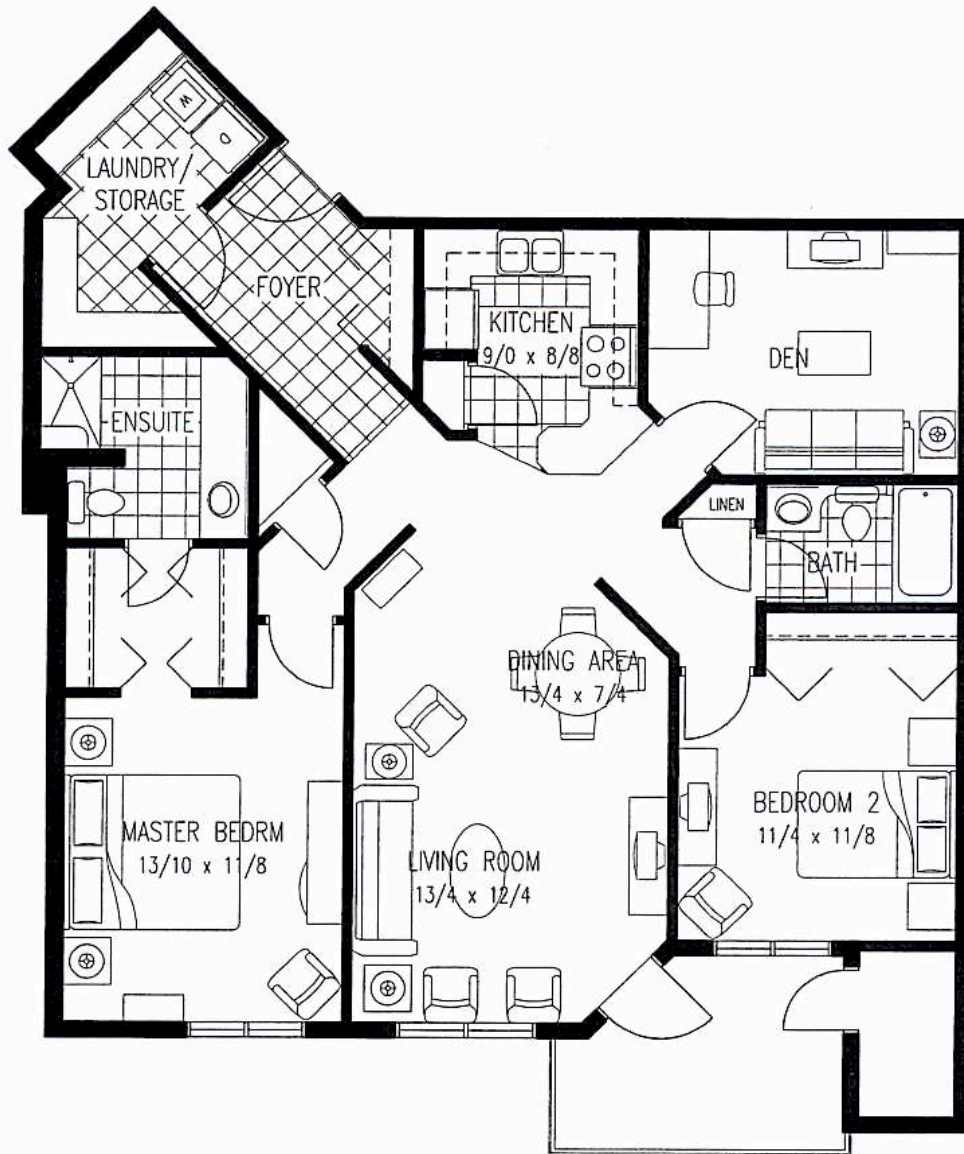

ARENS ROAD LUXURY CONDOMINIUMS

Plan "C"

SUITE 211/311/411

SUITE AREA: 1370 SQ. FT.

DECK AREA: 90 SQ. FT.