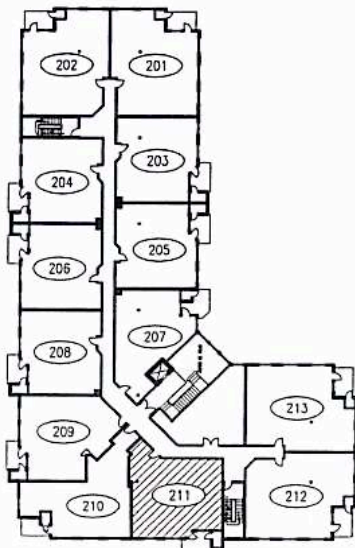

ARENS ROAD LUXURY CONDOMINIUMS

Plan "C"

SUITE 211/311/411

SUITE AREA: 1370 SQ. FT.

DECK AREA: 90 SQ. FT.