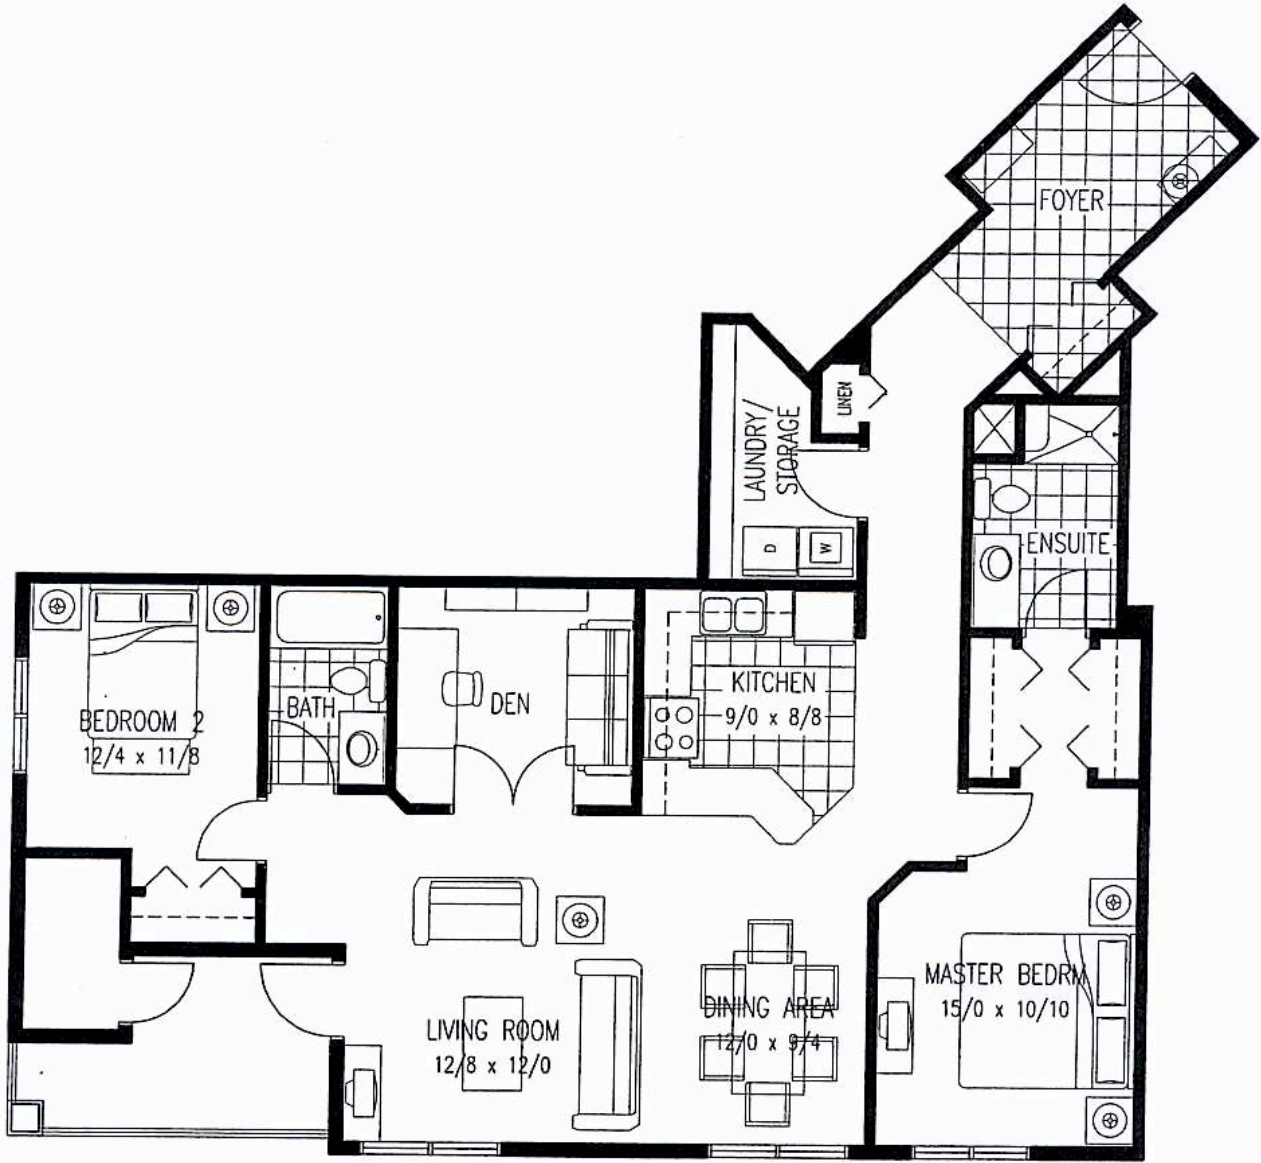

ARENS ROAD LUXURY CONDOMINIUMS

Plan "D"

SUITE 210/310/410

SUITE AREA: 1346 SQ. FT.

DECK AREA: 76 SQ. FT.