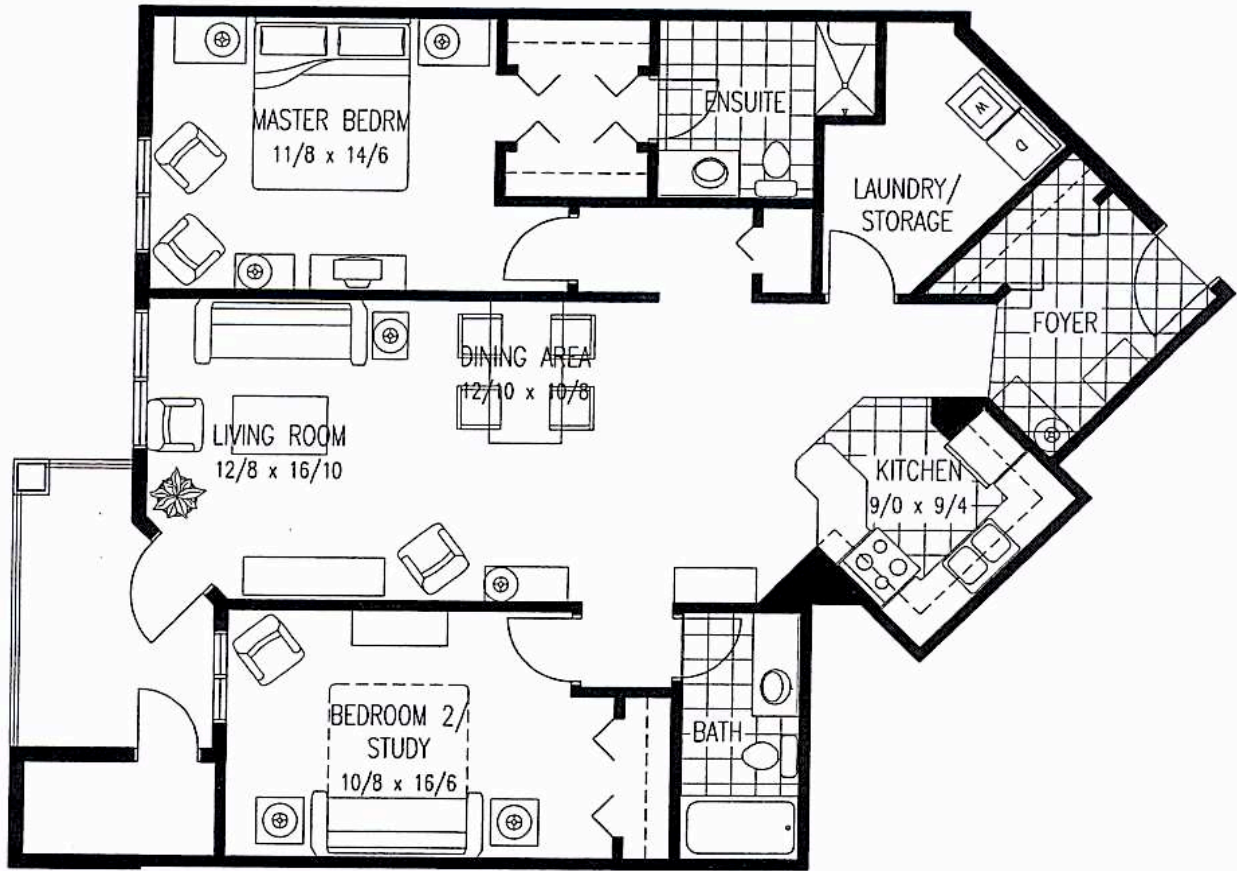

ARENS ROAD LUXURY CONDOMINIUMS

Plan "E"

SUITE 209/309/409

SUITE AREA: 1310 SQ. FT.

DECK AREA: 87 SQ. FT.