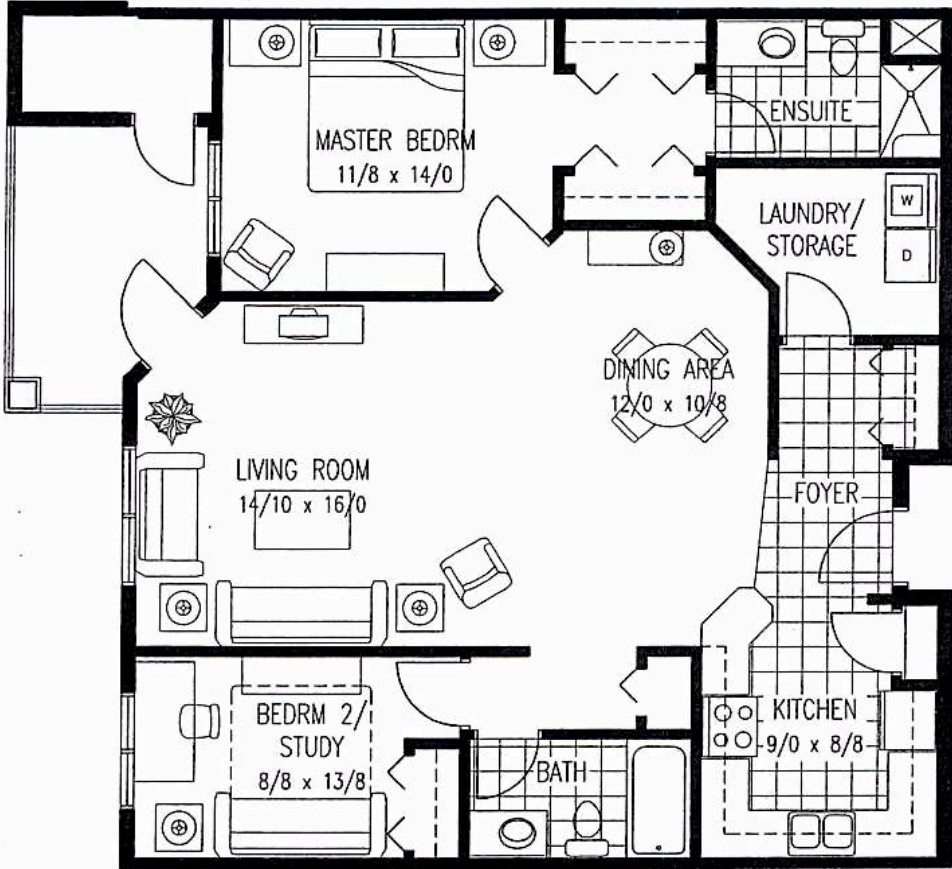

ARENS ROAD LUXURY CONDOMINIUMS

Plan "F.1"

SUITES: 207/307/407

SUITE AREA: 1216 SQ. FT.

DECK AREA: 90 SQ. FT.