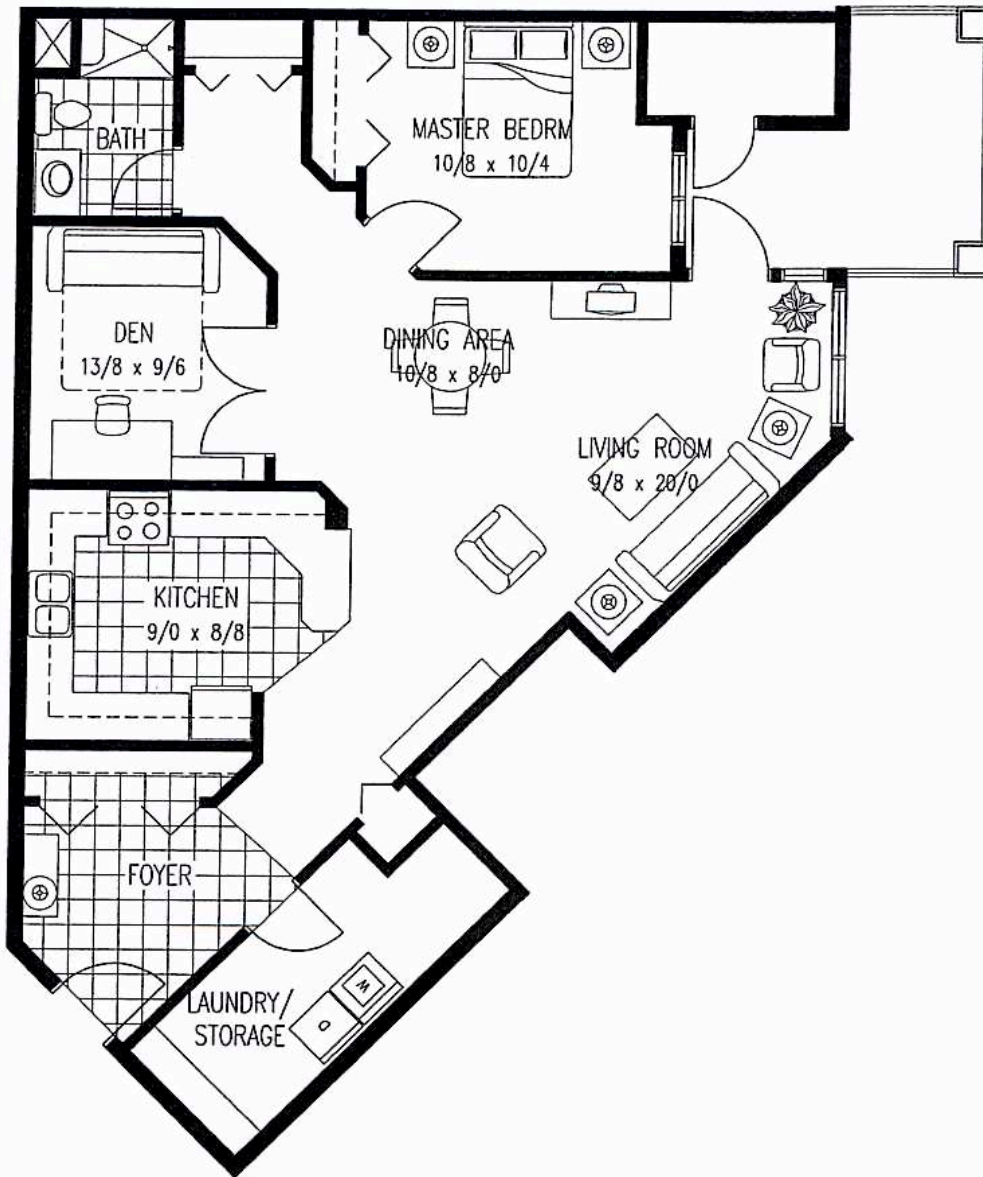

ARENS ROAD LUXURY CONDOMINIUMS

Plan "G"

SUITE 201

SUITE AREA: 1161 SQ. FT.

DECK AREA: 103 SQ. FT.