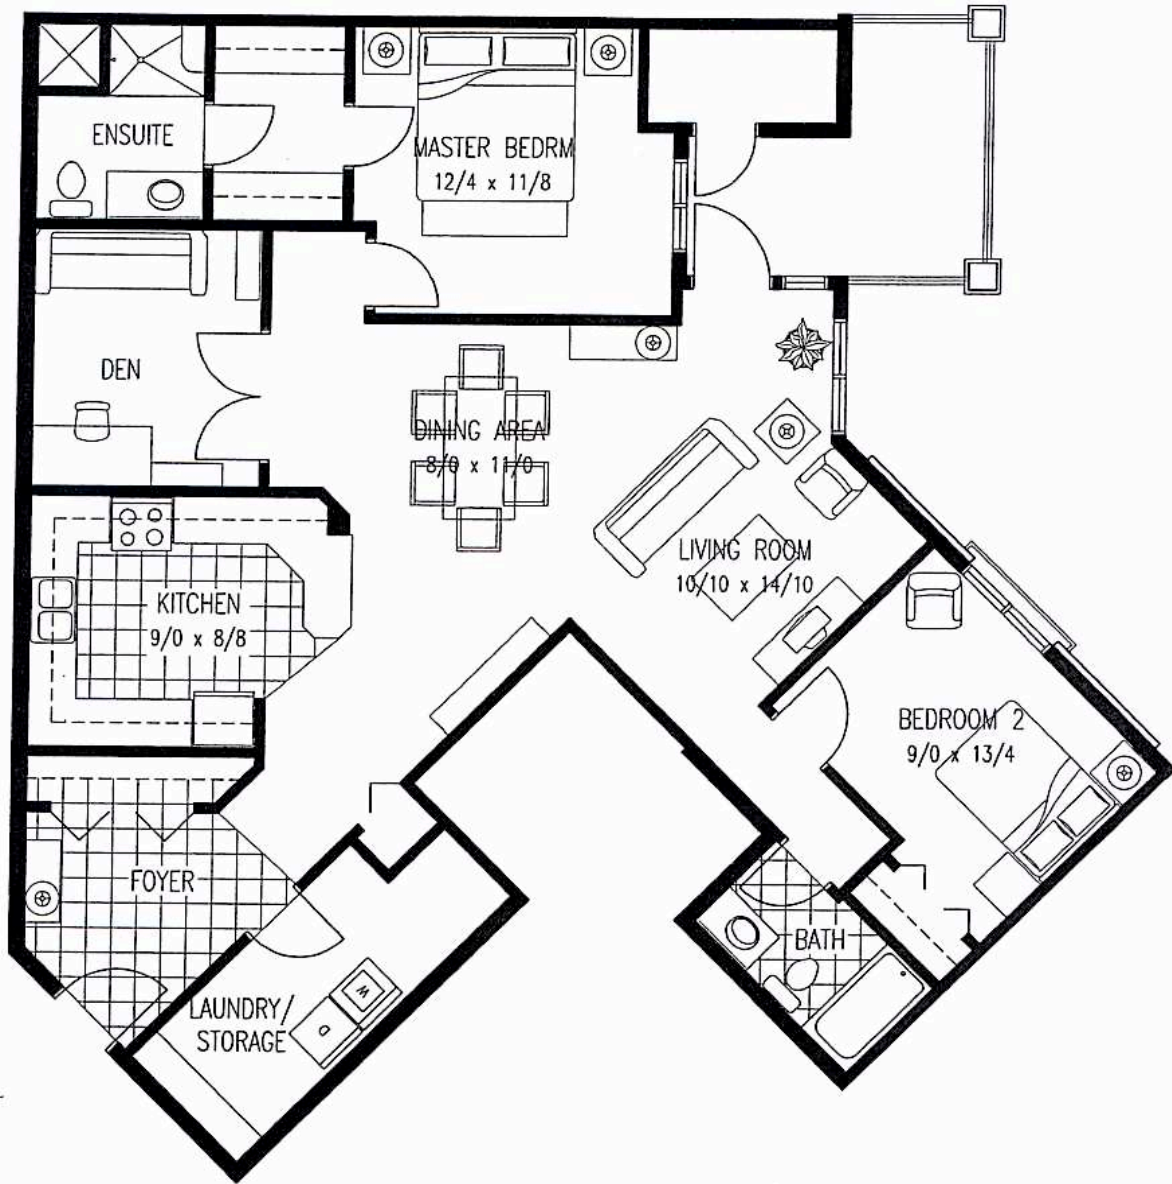

## Plan "H"

### SUITE 301/401

SUITE AREA: 1481 SQ. FT.

DECK AREA: 103 SQ. FT.